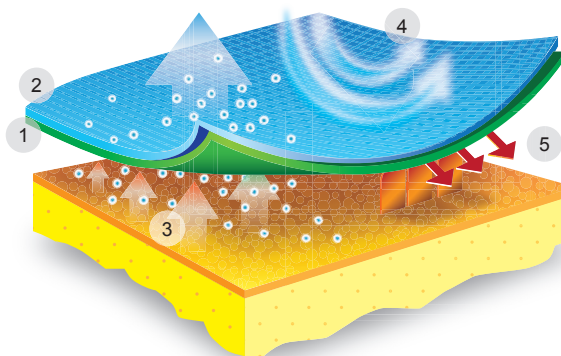

Specialised **Underwear WISSER THERMO**

is an excellent base worn under outer clothing layers irregardless of seasons. Perfect for ski slopes as well as for long walks in low temperatures.

Thermal comfort is ensured by exceptional hygroscopic qualities – Wisser clothing absorbs sweat and transports moisture outside, it also dries quickly. Professionally mapped zones on the body allow the underwear to cool or heat appropriate areas. The underwear protects skin from UV radiation. Thanks to unique fitting system Wisser thermal underwear prevents muscle twitches thus preserving body's energy.

Schemat termoaktywności bielizny

w zależności od stopnia aktywności
i warunków zewnętrznych.

- 1 warstwa wewnętrzna
- 2 warstwa zewnętrzna
- 3 odprowadzenie potu za zewnątrz
- 4 termoizolacja ciała
- 5 utrzymywanie naturalnej ciepłoty ciała

Many underwear's thermoactivity

configurations for different levels
of physical activity and ambient conditions.

- 1 inner layer
- 2 outer layer
- 3 moisture wicking
- 4 thermal insulation of body
- 5 keeping of natural body temperature